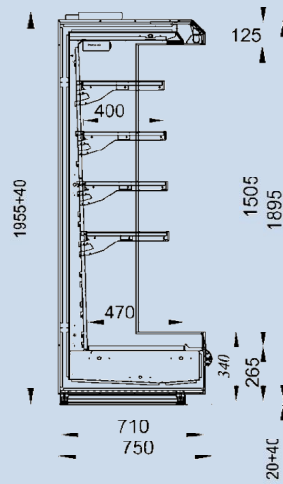

Scanfrost Remote Multideck Display Cases

Scanfrost remote multidecks are supplied without end panels and are ready for multiplexing. They are also prepared for connecting to the remote plant.

Remote Dairy Case - 2045mm high - 735mm deep with 300mm Front

DESCRIPTION	CODE	FINISH	DIMENSIONS W x D x H	SHELF AREA M ²	DISPLAY AREA M ²	TEMP RANGE	ADJUSTABLE SHELVES	PRICE (£)*	PRICE (€)*
Chiller	SFUNMD 1.87-LR	White/Grey	1875x750x1995	3.36	3.3	-1/+7°C	Base & 4 Rows	£2,275.00	€3,344.00
Chiller	SFMD 2.5-LR	White/Grey	2500x750x1995	4.49	3.75	-1/+7°C	Base & 4 Rows	£2,700.00	€3,969.00
Chiller	SFUNMD 3.75-LR	White/Grey	3750x745x1995	6.73	5.62	-1/+7°C	Base & 4 Rows	£3,430.00	€5,042.00

*Without end panels. End Panel thickness is 50mm.

Remote Dairy Case - 2045mm high - 935mm deep with 300mm Front

DESCRIPTION	CODE	FINISH	DIMENSIONS W x D x H	SHELF AREA M ²	DISPLAY AREA M ²	TEMP RANGE	ADJUSTABLE SHELVES	PRICE (£)*	PRICE (€)*
Chiller	SFMD 1.87-LR	White/Grey	1875x940x2020	4.28	3.3	-1/+5°C	Base & 4 Rows	£2,340.00	€3,440.00
Chiller	SFMD 2.5-LR	White/Grey	2500x940x2020	5.71	3.75	-1/+5°C	Base & 4 Rows	£2,700.00	€3,969.00
Chiller	SFMD 3.75-LR	White/Grey	3750x940x2020	8.57	5.62	-1/+5°C	Base & 4 Rows	£3,620.00	€5,321.00

*Without end panels. End Panel thickness is 50mm.

Euro rate subject to change at our discretion. Please note that Euro prices are only available to customers outside the United Kingdom.

For more information call our sales team on +44 (0)1427 668586 or visit our website at www.globaltradenetltd.com