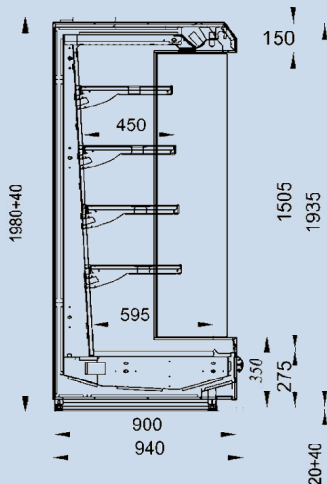

Scanfrost Remote Multideck Display Cases

Scanfrost remote multidecks are supplied without end panels and are ready for multiplexing. They are also prepared for connecting to the remote plant.

Remote Dairy Case - 2045mm high - 735mm deep with 300mm Front

DESCRIPTION	CODE	FINISH	DIMENSIONS W x D x H	SHELF AREA M ²	DISPLAY AREA M ²	TEMP RANGE	ADJUSTABLE SHELVES	PRICE (£)*	PRICE (€)*
Chiller	SFUNMD 1.87-LR	White/Grey	1875x750x1995	3.36	3.3	-1/+7°C	Base & 4 Rows	£2,275.00	€3,344.00
Chiller	SFMD 2.5-LR	White/Grey	2500x750x1995	4.49	3.75	-1/+7°C	Base & 4 Rows	£2,700.00	€3,969.00
Chiller	SFUNMD 3.75-LR	White/Grey	3750x745x1995	6.73	5.62	-1/+7°C	Base & 4 Rows	£3,430.00	€5,042.00

*Without end panels. End Panel thickness is 50mm.

Remote Dairy Case - 2045mm high - 935mm deep with 300mm Front

DESCRIPTION	CODE	FINISH	DIMENSIONS W x D x H	SHELF AREA M ²	DISPLAY AREA M ²	TEMP RANGE	ADJUSTABLE SHELVES	PRICE (£)*	PRICE (€)*
Chiller	SFMD 1.87-LR	White/Grey	1875x940x2020	4.28	3.3	-1/+5°C	Base & 4 Rows	£2,340.00	€3,440.00
Chiller	SFMD 2.5-LR	White/Grey	2500x940x2020	5.71	3.75	-1/+5°C	Base & 4 Rows	£2,700.00	€3,969.00
Chiller	SFMD 3.75-LR	White/Grey	3750x940x2020	8.57	5.62	-1/+5°C	Base & 4 Rows	£3,620.00	€5,321.00

*Without end panels. End Panel thickness is 50mm.

Euro rate subject to change at our discretion. Please note that Euro prices are only available to customers outside the United Kingdom.

For more information call our sales team on +44 (0)1427 668586 or visit our website at www.globaltradenetltd.com