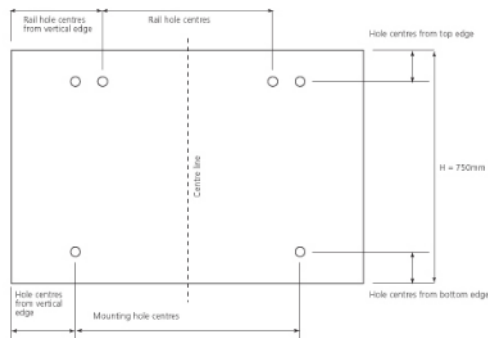

444447996

Features

- Black splashbacks don't have a rail

Dimensions (mm)	H750 W900 D10
-----------------	---------------

Product	Height (mm)	Width (mm)	Fixing hole centre from vertical edge (mm)	Fixing hole centres from top/bottom edges (mm)	Rail hole centre from vertical edge (mm)
SPL 90	750	900	150	6	-