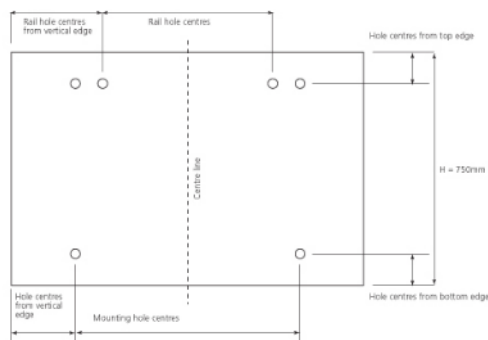

444448168

Features

Dimensions (mm)	H750 W600 D10
-----------------	---------------

Customer Helpline:

01427 668586

Fax Number:

05600 767875

Email:

sales@globaltradenetltd.com

Product	Height (mm)	Width (mm)	Fixing hole centre from vertical edge (mm)	Fixing hole centres from top/bottom edges (mm)	Rail hole centre from vertical edge (mm)
SPL 60	750	600	150	6	-