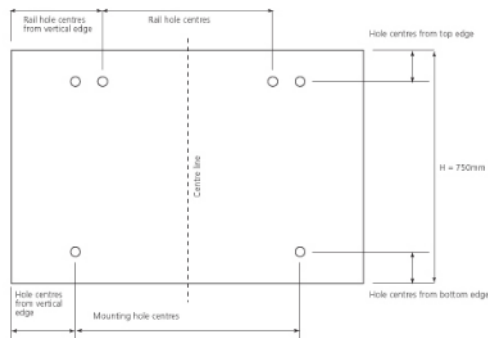

444447997

**Features**

- Black splashbacks don't have a rail

Dimensions (mm)	H750 W1000 D10
-----------------	----------------

Product	Height (mm)	Width (mm)	Fixing hole centre from vertical edge (mm)	Fixing hole centres from top/bottom edges (mm)	Rail hole centre from vertical edge (mm)
SPL 100	750	1000	150	6	-