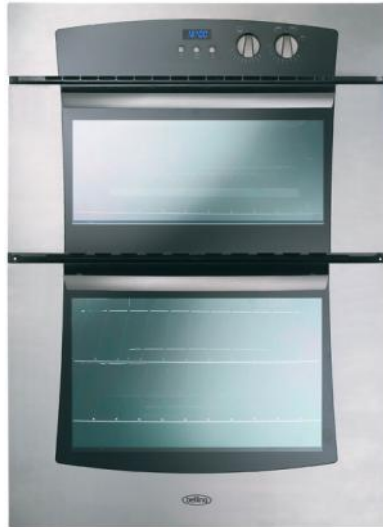

think of everything

XOU90G

BUILT-IN GAS DOUBLE OVEN

Satin Steel

SS

SKU No.

444447342

Features

- Conventional gas top oven with gas grill
- Conventional gas main oven
- 3 button digital clock and programmer
- Oven light in both ovens
- Heat reflective door glass
- Easy clean enamel
- New Satin Steel finish